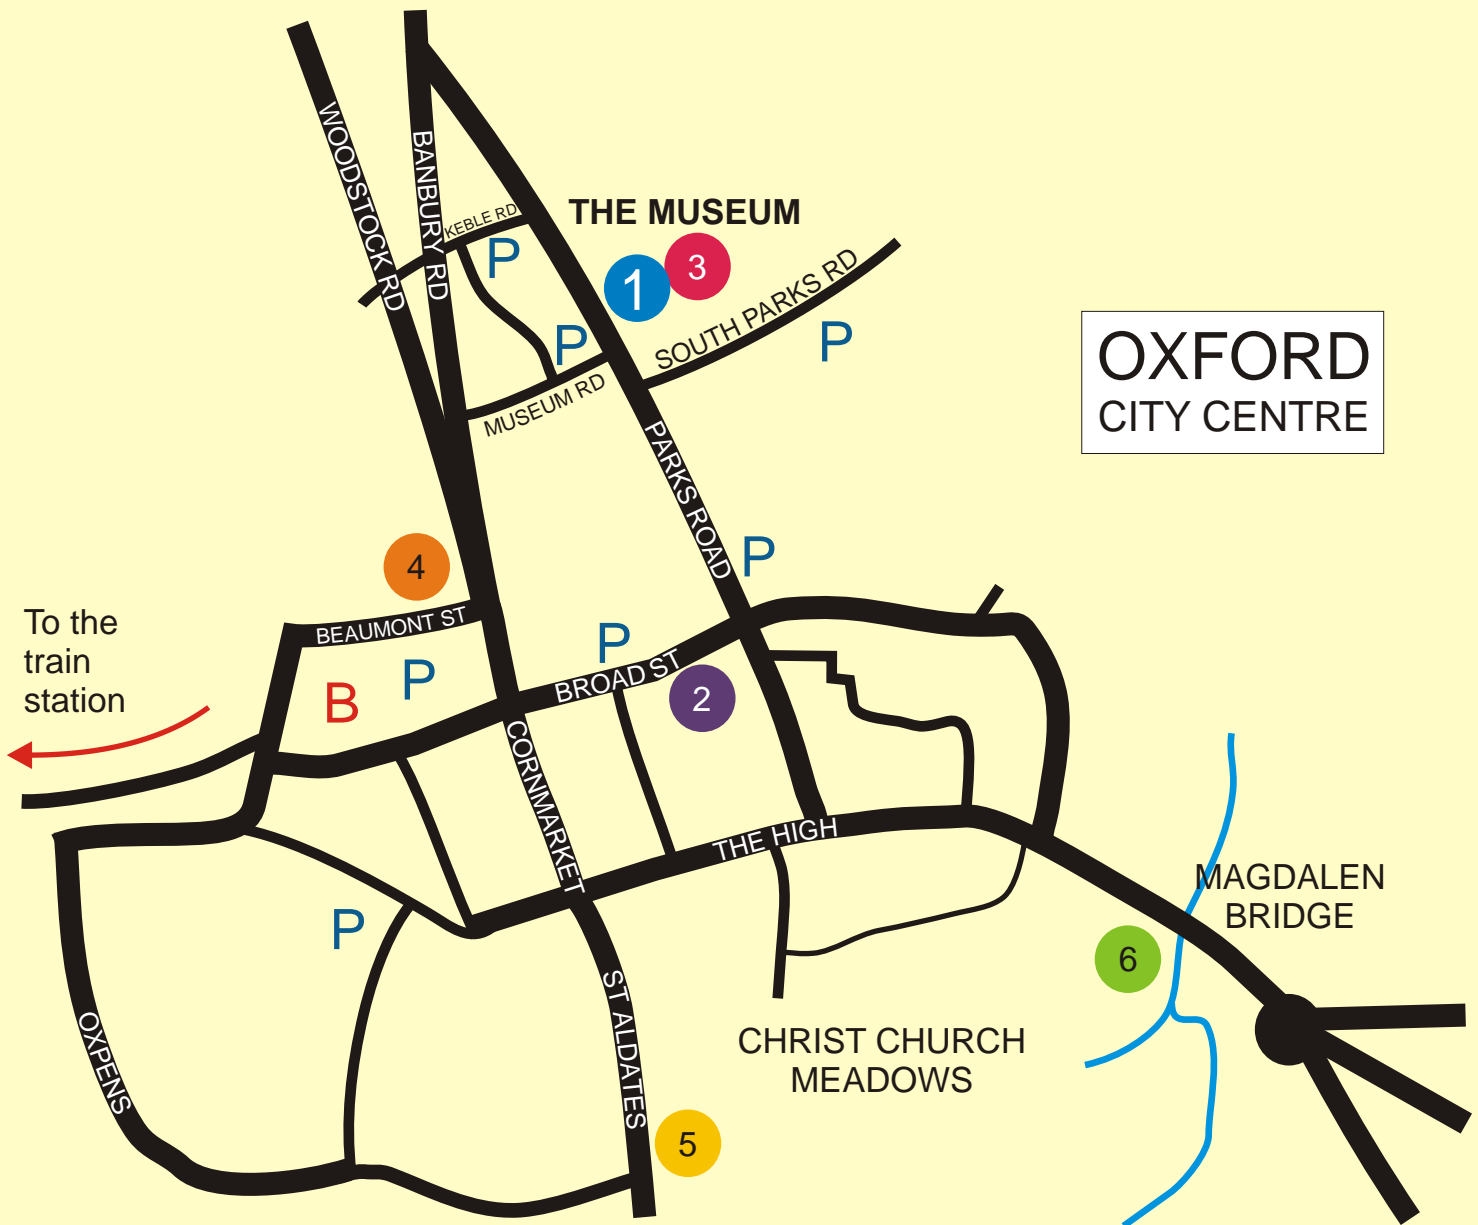

# How to find us

Oxford University Museum of Natural History,  
Parks Road,  
Oxford,  
OX1 3PW

Telephone: 01865 272 950

P - Pay and display parking

B - Oxford bus station

There is disabled car parking at the Museum

## The University Museums

- |   |   |   |  |
|---|---|---|--|
| 1 | Oxford University Museum of Natural History | 4 | Ashmolean Museum                       |
| 2 | Museum of the History of Science            | 5 | Bate Collection of Musical Instruments |
| 3 | Pitt Rivers Museum                          | 6 | Botanic Garden                         |